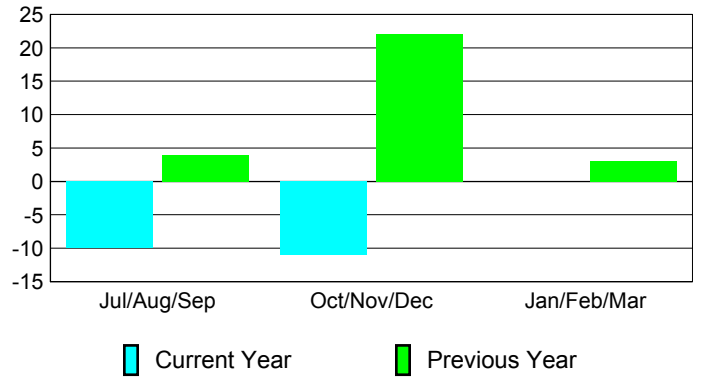

Club Results 2012-2013

Goal, New, Dropped, Gain/Loss

MEMBERSHIP

Membership Results 2012-2013

Membership 2011-2012

Month	Net Memb Goal	Actual New Memb	Actual Dropped Memb	Gain/Loss of Memb	Gain/Loss of Memb
Jul/Aug/Sep	25	28	-38	-10	4
Oct/Nov/Dec	10	24	-35	-11	22
Jan/Feb/Mar	25				3
Totals	60	52	-73	-21	29

Membership Results 2012-2013

Goal, New, Dropped, Gain/Loss

Comparison of Club Gain/Loss

Current Year Compared to the Previous Year

Comparison of Membership Gain/Loss

Current Year Compared to the Previous Year

YTD Status Quo Clubs 2012-2013

Status Quo Clubs Compared to Status Quo Members

Gender Comparison 2012-2013

Jul/Aug/Sep

Oct/Nov/Dec

Jan/Feb/Mar

Male

Female