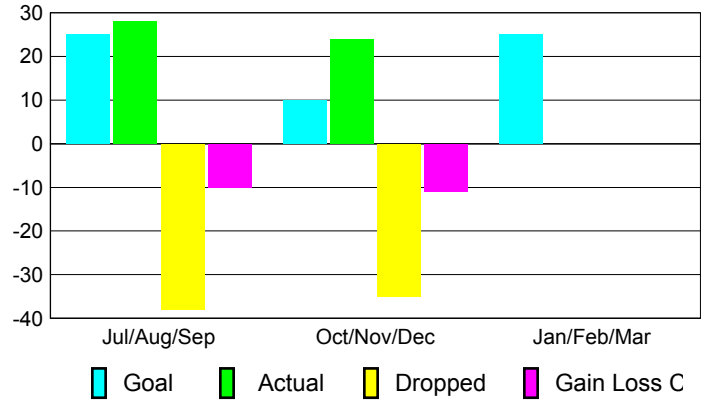

Club Results 2012-2013

Goal, New, Dropped, Gain/Loss

MEMBERSHIP

Membership Results 2012-2013

Membership 2011-2012

Month	Net Memb Goal	Actual New Memb	Actual Dropped Memb	Gain/Loss of Memb	Gain/Loss of Memb
Jul/Aug/Sep	25	28	-38	-10	4
Oct/Nov/Dec	10	24	-35	-11	22
Jan/Feb/Mar	25				3
Totals	60	52	-73	-21	29

Membership Results 2012-2013

Goal, New, Dropped, Gain/Loss

Comparison of Club Gain/Loss

Current Year Compared to the Previous Year

Comparison of Membership Gain/Loss

Current Year Compared to the Previous Year